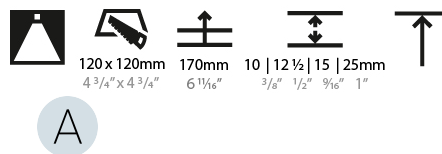

PHYSICAL

Diameter (mm): 95
Diameter (in): 3 3/4
Length (mm): 106
Length (in): 4 3/16
Width (mm): 106
Width (in): 4 3/16
Height (mm): 150
Height (in): 5 7/8
Ceiling Thickness (mm): 10 / 12.5 / 15 / 25
Ceiling Thickness (in): 3/8 or 1/2 or 9/16 or 1
Min. Recessing Depth (mm): 170
Min. Recessing Depth (in): 6 11/16
Light Distribution: Downlight
Weight (kg): 0.688
Weight (lbs): 1.52

Fixture Finish: SSR / BKV / CWI / CRY / HAB / LAG / UFT / ITA / RUA / RUR / MIC / FTG / MYG / TWT / LOD / PUS / FRO / FUP / KIA / POP / BLS / SPG / MEY / GOH / GUM / CHC / COM / ABZ / JAG / OBR / MOS / ROR

Fixture Material: Aluminum Die Cast
Cut-out Measurements: 120mm / 4 3/4" x 120mm / 4 3/4"
Upon Request: Unique Ceiling Thickness

ELECTRICAL

Lamp Type: LED (Zhaga Standard)
Input Wattage (W): 16.5
Total Output Wattage (W): 14.7
Dimming: Dali Dimming
Driver Included: No
Driver Location: Recessed Housing
Driver Type: Constant Current - 120Vac
Driver Class: Class 2
Housing: See Components
Input Voltage (V): 120
Constant Current (MA): 350

LED

Number of LEDs: 1
Color Temperature (°K): Warm Dim
Max. Delivered Lumen (lm): 770
Nominal Lumen (lm): 1140
CRI: >90 CRI
Lamp Life (hrs): 50000
Upon Request: RGB-W Tunable White Special Color Temperature
Special LED

OPTICAL

Reflector: 20 / 40 / 60
Upon Request: Special Beam Angles

RATINGS AND CERTIFICATIONS

Zaneen Group, Inc. 1600 988-3382, F 416-247-9319, www.zaneen.com
Certified By: Certified for North American Standards
In a constant effort to supply the best product, we reserve the right to change specifications or materials without notice. The most recent specification sheets are found at zaneen.com