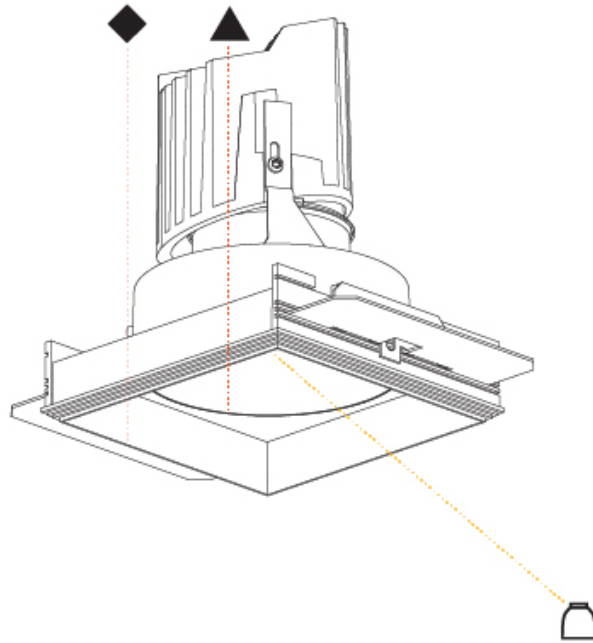

BIONIQ SQUARE DEEP TRIMLESS

A35532-

PROJECT

TYPE

SPECIFIER

QUANTITY

DATE

A