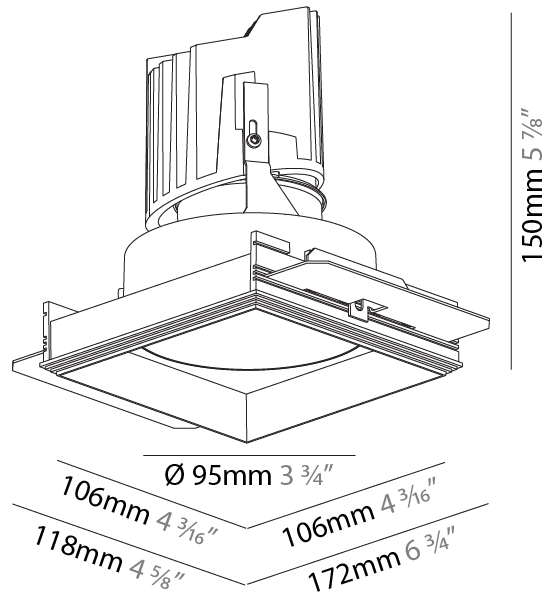

PHYSICAL

Diameter (mm): 95
Diameter (in): 3 3/4
Length (mm): 106
Length (in): 4 3/16
Width (mm): 106
Width (in): 4 3/16
Height (mm): 150
Height (in): 5 7/8
Ceiling Thickness (mm): 10 / 12.5 / 15 / 25
Ceiling Thickness (in): 3/8 or 1/2 or 9/16 or 1
Min. Recessing Depth (mm): 170
Min. Recessing Depth (in): 6 11/16
Light Distribution: Downlight
Weight (kg): 0.688
Weight (lbs): 1.52

Fixture Finish: SSR / BKV / CWI / CRY / HAB / LAG / UFT / ITA / RUA / RUR / MIC / FTG / MYG / TWT / LOD / PUS / FRO / FUP / KIA / POP / BLS / SPG / MEY / GOH / GUM / CHC / COM / ABZ / JAG / OBR / MOS / ROR

Fixture Material: Aluminum Die Cast
Cut-out Measurements: 120mm / 4 3/4" x 120mm / 4 3/4"
Upon Request: Unique Ceiling Thickness

ELECTRICAL

Lamp Type: LED (Zhaga Standard)
Input Wattage (W): 16.5
Total Output Wattage (W): 14.7
Dimming: Dali Dimming
Driver Included: No
Driver Location: Recessed Housing
Driver Type: Constant Current - 120Vac
Driver Class: Class 2
Housing: See Components
Input Voltage (V): 120
Constant Current (MA): 350

LED

Number of LEDs: 1
Color Temperature (°K): Warm Dim
Max. Delivered Lumen (lm): 770
Nominal Lumen (lm): 1140
CRI: >90 CRI
Lamp Life (hrs): 50000
Upon Request: RGB-W Tunable White Special Color Temperature
Special LED

OPTICAL

Reflector: 20 / 40 / 60
Upon Request: Special Beam Angles

RATINGS AND CERTIFICATIONS

Zaneen Group, Inc. 1600 988-3382, F 416-247-9319, www.zaneen.com
Certified By: Certified for North American Standards
In a constant effort to supply the best product, we reserve the right to change specifications or materials without notice. The most recent specification sheets are found at zaneen.com