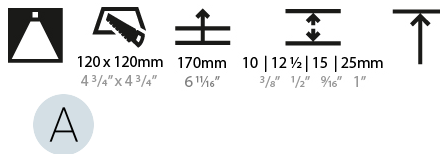

PHYSICAL

Shape: Square
Length (mm): 106
Length (in): 4 ³/₁₆
Width (mm): 106
Width (in): 4 ³/₁₆
Height (mm): 150
Height (in): 5 ⁷/₈
Ceiling Thickness (mm): 10 / 12.5 / 15 / 25
Ceiling Thickness (in): 3/8 or 1/2 or 9/16 or 1
Min. Recessing Depth (mm): 170
Min. Recessing Depth (in): 6 ¹¹/₁₆
Light Distribution: Downlight
Weight (kg): 0.769
Weight (lbs): 1.69
Fixture Finish: SSR / BKV / CWI / CRY / HAB / LAG / UFT / ITA / RUA / RUR / MIC / FTG / MYG / TWT / LOD / PUS / FRO / FUP / KIA / POP / BLS / SPG / MEY / GOH / GUM / CHC / COM / ABZ / JAG / OBR / MOS / ROR
Fixture Material: Aluminum Die Cast
Cut-out Measurements: 120mm / 4 3/4" x 120mm / 4 3/4"
Upon Request: Unique Ceiling Thickness

ELECTRICAL

Lamp Type: LED (Zhaga Standard)
Input Wattage (W): 16.5
Total Output Wattage (W): 14.7
Dimming: Dali Dimming
Driver Included: No
Driver Location: Recessed Housing
Driver Type: Constant Current - 120Vac
Driver Class: Class 2
Housing: See Components
Input Voltage (V): 120
Constant Current (MA): 350

LED

Number of LEDs: 1
Max. Delivered Lumen (lm): 770
Nominal Lumen (lm): 1140
CRI: >90 CRI
Lamp Life (hrs): 50000
Upon Request: RGB-W Tunable White Special Color Temperature Special LED

OPTICAL

Reflector: 20 / 40 / 60
Upon Request: Special Beam Angles

RATINGS AND CERTIFICATIONS

Certified By: Certified for North American Standards

IP rating: IP20
Zaneen Company Inc. © 2024, T 1800-388-3382, F 416-247-9319, www.zaneen.com